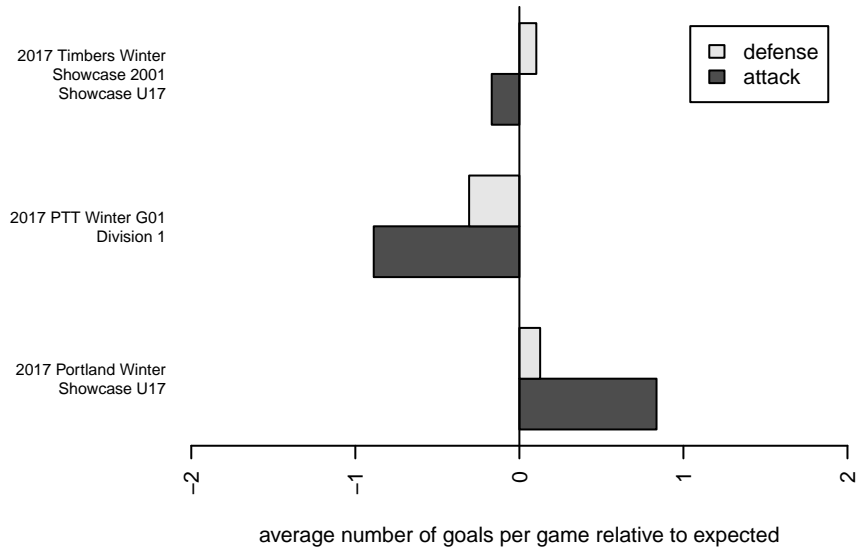

## FC Portland White G01

FC Portland  
Portland, OR  
G01 total strength=1595  
attack=15.99 defense=15.51  
spr league = PTT Win G01 Div 1

alt names used:  
FC Portland White G01  
FC Portland 2001G White

Venues played:  
2017 Timbers Winter Showcase 2001 Showcas  
2017 Portland Winter Showcase U17  
2017 PTT Winter G01 Division 1

**attack and defense variance (black dot)  
relative to other teams  
and top 10 in region**

**attack and defense rating  
relative to others at age  
and all opponents in last 13 months**

**Performance relative to 13 month average**

**Performance relative to 13 month average**

<b>date</b>	<b>home</b>		<b>away</b>		<b>venue</b>	<b>pred.home</b>	<b>pred.a</b>
-01-27	Pacific FC Blue G01	1	FC Portland White G01	0	2017 PTT Winter G01 Division 1	1.62	1.31
-01-21	Westside Timbers Samba TS G01	2	FC Portland White G01	1	2017 PTT Winter G01 Division 1	0.77	1.67
-01-20	FC Portland White G01	0	Crossfire OR CUSC Red Power Rays G01	2	2017 PTT Winter G01 Division 1	0.68	1.69
-01-14	BSC Portland Black G01	1	FC Portland White G01	3	2017 Portland Winter Showcase U17	0.23	2.34
-01-14	FC Portland White G01	2	Seattle United Tango G01	0	2017 Portland Winter Showcase U17	0.56	0.83
-01-13	FC Portland White G01	0	THUSC Xenon G01	0	2017 Portland Winter Showcase U17	1.50	0.33
-01-12	Crossfire OR White G01	2	FC Portland White G01	4	2017 Portland Winter Showcase U17	2.11	1.26
-12-10	FC Portland White G01	0	Kitsap Alliance Red G01	2	2017 Timbers Winter Showcase 2001 Showca	0.65	2.00
-12-09	FC Portland White G01	2	Crossfire OR Red G01	2	2017 Timbers Winter Showcase 2001 Showca	1.46	1.06
-12-09	Crossfire OR White G01	1	FC Portland White G01	1	2017 Timbers Winter Showcase 2001 Showca	2.11	1.26
-12-08	Colorado United White G01	1	FC Portland White G01	0	2017 Timbers Winter Showcase 2001 Showca	1.24	0.30