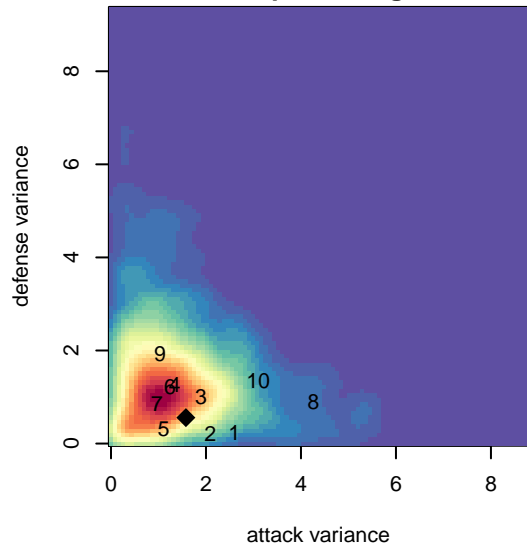

## FC Portland White G01

FC Portland  
Portland, OR  
G01 total strength=1595  
attack=15.99 defense=15.51  
spr league = PTT Win G01 Div 1

alt names used:  
FC Portland White G01  
FC Portland 2001G White

Venues played:  
2017 Timbers Winter Showcase 2001 Showcas  
2017 Portland Winter Showcase U17  
2017 PTT Winter G01 Division 1

**attack and defense variance (black dot)  
relative to other teams  
and top 10 in region**